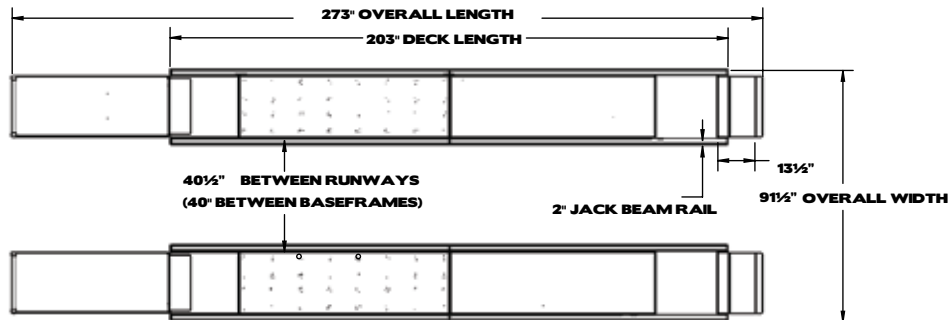

SPECIFICATIONS

Model 4TS14OSS0x1 - 4TS14OSA0x1 - 4TS14OSS0x1FM - 4TS14OSA0x1FM

Capacity	14,000 lbs	6350 kg
Overall Length	273"	6934 mm
Deck Length	203"	5156 mm
Overall Width	91½"	2324 mm
Width Between Runways	40½"	1054 mm
Deck Width	23"	584 mm
Lowered Height	11"	280 mm
Raised Height	72½"	1842 mm
Minimum 4 Wheel Alignment Wheelbase	87"	2210 mm
Maximum 4 Wheel Alignment Wheelbase	160"	4064 mm
Maximum 2 Wheel Alignment Wheelbase	178"	4521 mm
Maximum Service Wheelbase	195"	4953 mm
Lift Time	58 seconds	
Power Requirements	230 Volts AC - 60Hz - 1 Ph - 25 Amp	
Shipping Weight	6,230 lbs	2826 kg

* Dimension based on surface mounted lifts. For flushmount please contact factory.

**HENNESSY INDUSTRIES
CANADA**

Manufacturer of Ammco, Coats and BADA Automobile Service Equipment, Tools and Accessories.

2430 Lucknow Drive, Unit #9,
Mississauga, Ontario L5S 1V3

Phone. (905) 672-9440

Fax. (905) 672-9450

www.ammcolifts.ca