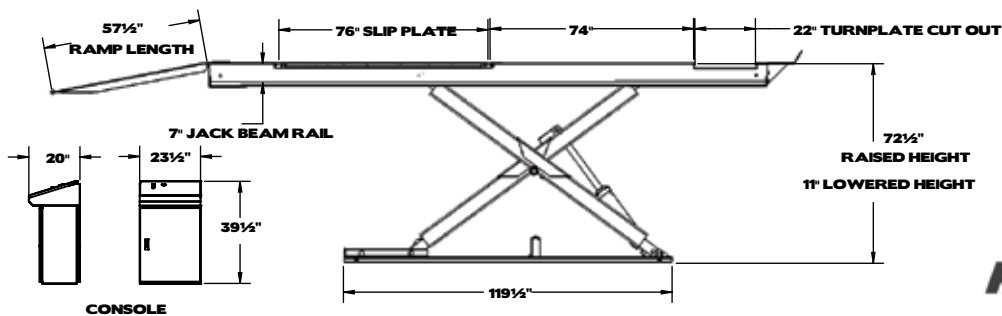

SPECIFICATIONS

Model 4TS14OSS0x1 - 4TS14OSA0x1 - 4TS14OSS0x1FM - 4TS14OSA0x1FM

Capacity	14,000 lbs	6350 kg
Overall Length	273"	6934 mm
Deck Length	203"	5156 mm
Overall Width	91½"	2324 mm
Width Between Runways	40½"	1054 mm
Deck Width	23"	584 mm
Lowered Height	11"	280 mm
Raised Height	72½"	1842 mm
Minimum 4 Wheel Alignment Wheelbase	87"	2210 mm
Maximum 4 Wheel Alignment Wheelbase	160"	4064 mm
Maximum 2 Wheel Alignment Wheelbase	178"	4521 mm
Maximum Service Wheelbase	195"	4953 mm
Lift Time	58 seconds	
Power Requirements	230 Volts AC - 60Hz - 1 Ph - 25 Amp	
Shipping Weight	6,230 lbs	2826 kg

* Dimension based on surface mounted lifts. For flushmount please contact factory.

**HENNESSY INDUSTRIES
CANADA**

Manufacturer of Ammco, Coats and BADA Automobile Service Equipment, Tools and Accessories.

2430 Lucknow Drive, Unit #9,
Mississauga, Ontario L5S 1V3

Phone. (905) 672-9440

Fax. (905) 672-9450

www.ammcolifts.ca